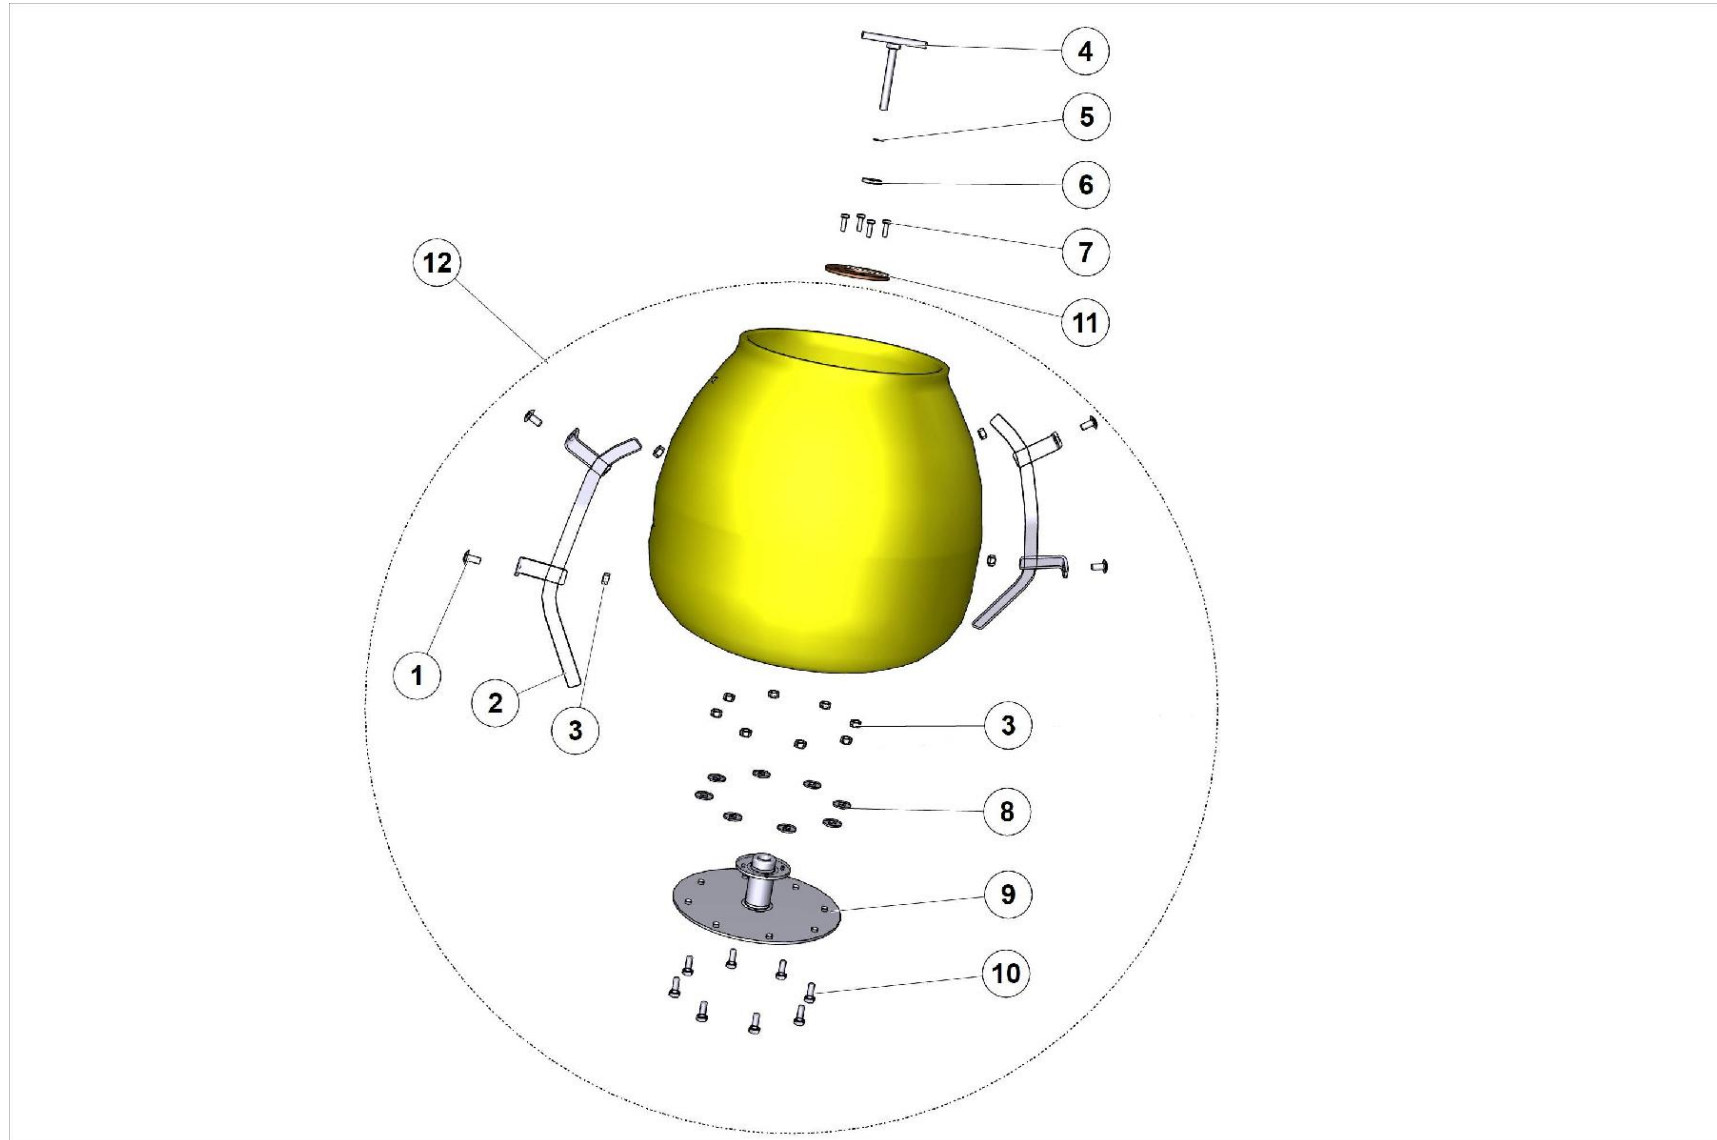

DRUM

N.	CODE	DESCRIPTION	UM	QTY
1	2222193	PADDLE SCREW/MN	PZ	4.0
2	2250155	MIXING PADDLE/CONC.MIXER	PZ	2.0
3	2223700	NUT/MN	PZ	12.0
4	2222982	T-BOLT/CONC.MIXER	PZ	1.0
5	3206800	STOP RING	PZ	1.0
6	2224428	ROLLER	PZ	1.0
7	2222076	SCREW/SAW	PZ	4.0
8	2224430	WASHER	PZ	8.0
9	3224126	SPARK PLUG	PZ	1.0
10	2222181	SCREW	PZ	8.0
11	3224129	DISC	PZ	1.0
12	1188810	Plastic drum kit Ass'y		1.0